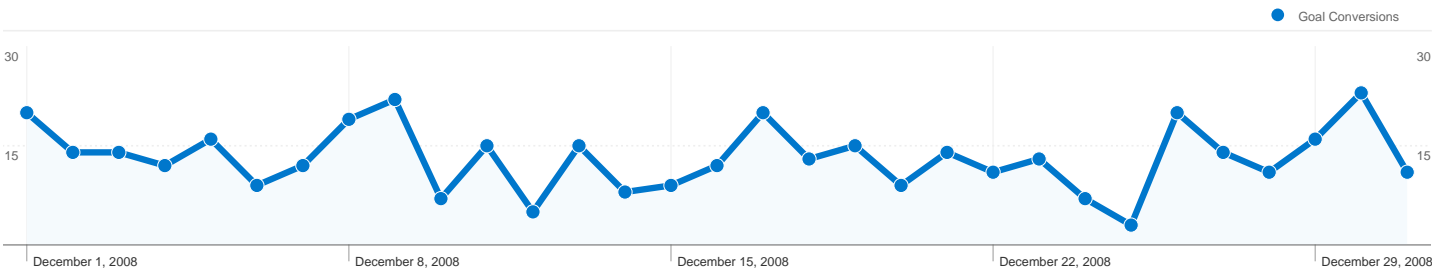

Visitors completed 409 goal conversions

409 conversions, Goal 1: Enregistrement sur le forum

Goal Performance

Goal Conversion Rate
0.15%

Total Goal Value
$0.00