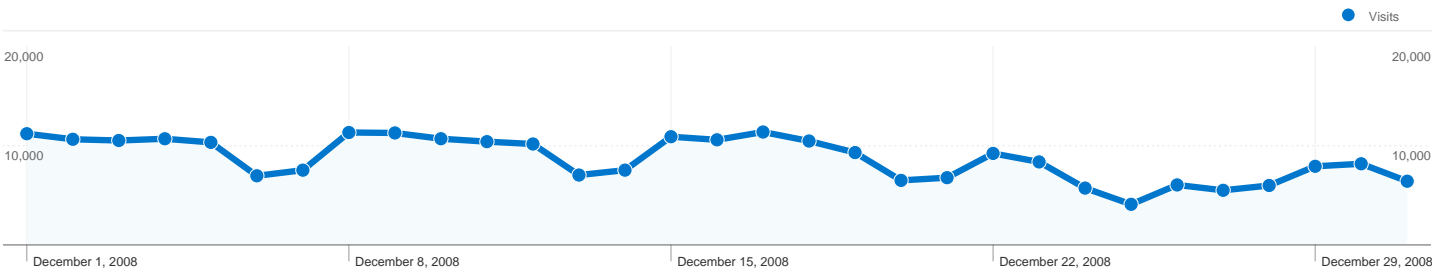

All traffic sources sent a total of 269,964 visits

46.52% Direct Traffic

8.61% Referring Sites

44.86% Search Engines

- **Direct Traffic**
  125,588.00 (46.52%)
- **Search Engines**
  121,119.00 (44.86%)
- **Referring Sites**
  23,257.00 (8.61%)

Top Traffic Sources

Sources	Visits	% visits	Keywords	Visits	% visits
(direct) ((none))	125,588	46.52%	bulle immobiliere	28,118	23.22%
google (organic)	114,040	42.24%	bulle immo	17,205	14.21%
yahoo (organic)	4,371	1.62%	bulle immobilière	5,678	4.69%
forum.bulle-immobiliere.org	4,078	1.51%	bulle immobiliere forum	4,179	3.45%
bulle-immobiliere.net (referral)	2,230	0.83%	bulle	2,959	2.44%