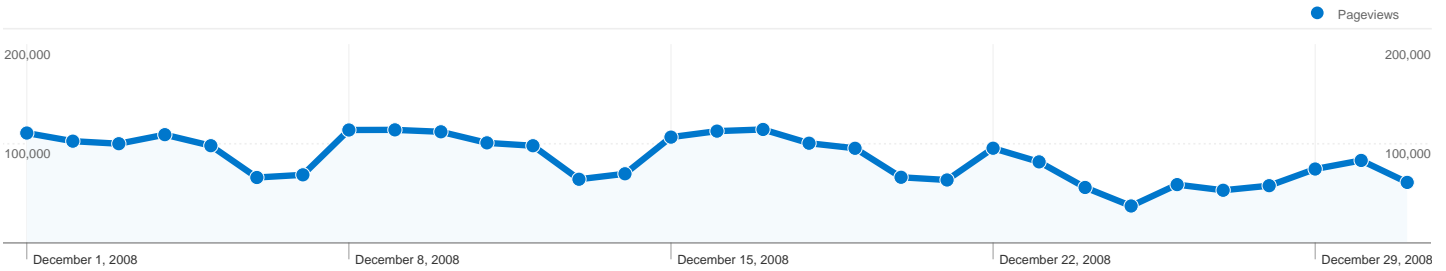

Site Usage

269,964 Visits

19.74% Bounce Rate

2,646,431 Pageviews

00:11:06 Avg. Time on Site

9.80 Pages/Visit

25.79% % New Visits

Visitors Overview

Top Traffic Sources

Sources	Visits	% visits	Keywords	Visits	% visits
(direct) ((none))	125,588	46.52%	bulle immobiliere	28,118	23.22%
google (organic)	114,040	42.24%	bulle immo	17,205	14.21%
yahoo (organic)	4,371	1.62%	bulle immobilière	5,678	4.69%
forum.bulle-immobiliere.org	4,078	1.51%	bulle immobiliere forum	4,179	3.45%
bulle-immobiliere.net (referral)	2,230	0.83%	bulle	2,959	2.44%

Visitors completed 409 goal conversions

 **409** conversions, Goal 1: Enregistrement sur le forum

Goal Performance

Goal Conversion Rate

Goal Conversion Rate
0.15%

Total Goal Value

Total Goal Value
\$0.00

269,964 visits came from 118 countries/territories

Site Usage

Visits	Pages/Visit	Avg. Time on Site	% New Visits	Bounce Rate	
269,964 % of Site Total: 100.00%	9.80 Site Avg: 9.80 (0.00%)	00:11:06 Site Avg: 00:11:06 (0.00%)	25.92% Site Avg: 25.79% (0.50%)	19.74% Site Avg: 19.74% (0.00%)	
Country/Territory	Visits	Pages/Visit	Avg. Time on Site	% New Visits	Bounce Rate
France	246,965	9.86	00:11:08	25.92%	19.43%
United States	3,429	8.20	00:09:00	27.76%	29.60%
Belgium	2,799	7.98	00:09:25	28.15%	25.15%
United Kingdom	2,798	9.05	00:09:43	15.90%	18.23%
Switzerland	2,045	11.20	00:12:09	30.22%	19.95%
Germany	1,883	9.04	00:10:31	15.14%	13.17%
Luxembourg	1,401	12.71	00:13:16	14.35%	11.56%
Canada	1,040	5.57	00:05:28	53.75%	42.50%
Italy	641	14.88	00:14:45	13.42%	16.07%
Netherlands	526	7.71	00:09:15	29.85%	21.67%