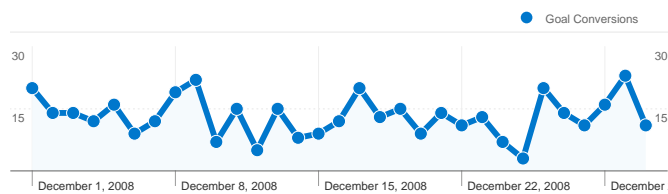

Site Usage

269,964 Visits

19.74% Bounce Rate

2,646,431 Pageviews

00:11:06 Avg. Time on Site

9.80 Pages/Visit

25.79% % New Visits

Visitors Overview

Goals Overview

Goal Conversions
409

80,656 people visited this site

269,964 Visits

80,656 Absolute Unique Visitors

2,646,431 Pageviews

9.80 Average Pageviews

00:11:06 Time on Site

Site Usage

Visits	Pages/Visit	Avg. Time on Site	% New Visits	Bounce Rate	
269,964 % of Site Total: 100.00%	9.80 Site Avg: 9.80 (0.00%)	00:11:06 Site Avg: 00:11:06 (0.00%)	25.92% Site Avg: 25.79% (0.50%)	19.74% Site Avg: 19.74% (0.00%)	
Country/Territory	Visits	Pages/Visit	Avg. Time on Site	% New Visits	Bounce Rate
France	246,965	9.86	00:11:08	25.92%	19.43%
United States	3,429	8.20	00:09:00	27.76%	29.60%
Belgium	2,799	7.98	00:09:25	28.15%	25.15%
United Kingdom	2,798	9.05	00:09:43	15.90%	18.23%
Switzerland	2,045	11.20	00:12:09	30.22%	19.95%
Germany	1,883	9.04	00:10:31	15.14%	13.17%
Luxembourg	1,401	12.71	00:13:16	14.35%	11.56%
Canada	1,040	5.57	00:05:28	53.75%	42.50%
Italy	641	14.88	00:14:45	13.42%	16.07%
Netherlands	526	7.71	00:09:15	29.85%	21.67%

Pages on this site were viewed a total of 2,646,431 times

2,646,431 Pageviews

1,856,877 Unique Views

19.74% Bounce Rate

Top Content

Pages	Pageviews	% Pageviews
/forum/	216,848	8.19%
/forum/viewforum.php?f=4	105,463	3.99%
/forum/viewforum.php?f=3	95,893	3.62%
/forum/index.php	72,744	2.75%
/forum/search.php?search_id=active_topics	70,301	2.66%