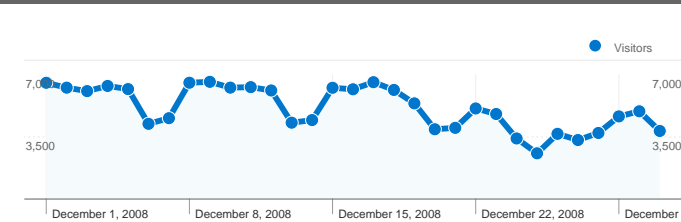

Site Usage

269,964 Visits

19.74% Bounce Rate

2,646,431 Pageviews

00:11:06 Avg. Time on Site

9.80 Pages/Visit

25.79% % New Visits

Visitors Overview

Goals Overview

Goal Conversions
409

80,656 people visited this site

269,964 Visits

80,656 Absolute Unique Visitors

2,646,431 Pageviews

9.80 Average Pageviews

00:11:06 Time on Site

Site Usage

Visits	Pages/Visit	Avg. Time on Site	% New Visits	Bounce Rate	
269,964 % of Site Total: 100.00%	9.80 Site Avg: 9.80 (0.00%)	00:11:06 Site Avg: 00:11:06 (0.00%)	25.92% Site Avg: 25.79% (0.50%)	19.74% Site Avg: 19.74% (0.00%)	
Country/Territory	Visits	Pages/Visit	Avg. Time on Site	% New Visits	Bounce Rate
France	246,965	9.86	00:11:08	25.92%	19.43%
United States	3,429	8.20	00:09:00	27.76%	29.60%
Belgium	2,799	7.98	00:09:25	28.15%	25.15%
United Kingdom	2,798	9.05	00:09:43	15.90%	18.23%
Switzerland	2,045	11.20	00:12:09	30.22%	19.95%
Germany	1,883	9.04	00:10:31	15.14%	13.17%
Luxembourg	1,401	12.71	00:13:16	14.35%	11.56%
Canada	1,040	5.57	00:05:28	53.75%	42.50%
Italy	641	14.88	00:14:45	13.42%	16.07%
Netherlands	526	7.71	00:09:15	29.85%	21.67%

Pages on this site were viewed a total of 2,646,431 times

2,646,431 Pageviews

1,856,877 Unique Views

19.74% Bounce Rate

Top Content

Pages	Pageviews	% Pageviews
/forum/	216,848	8.19%
/forum/viewforum.php?f=4	105,463	3.99%
/forum/viewforum.php?f=3	95,893	3.62%
/forum/index.php	72,744	2.75%
/forum/search.php?search_id=active_topics	70,301	2.66%