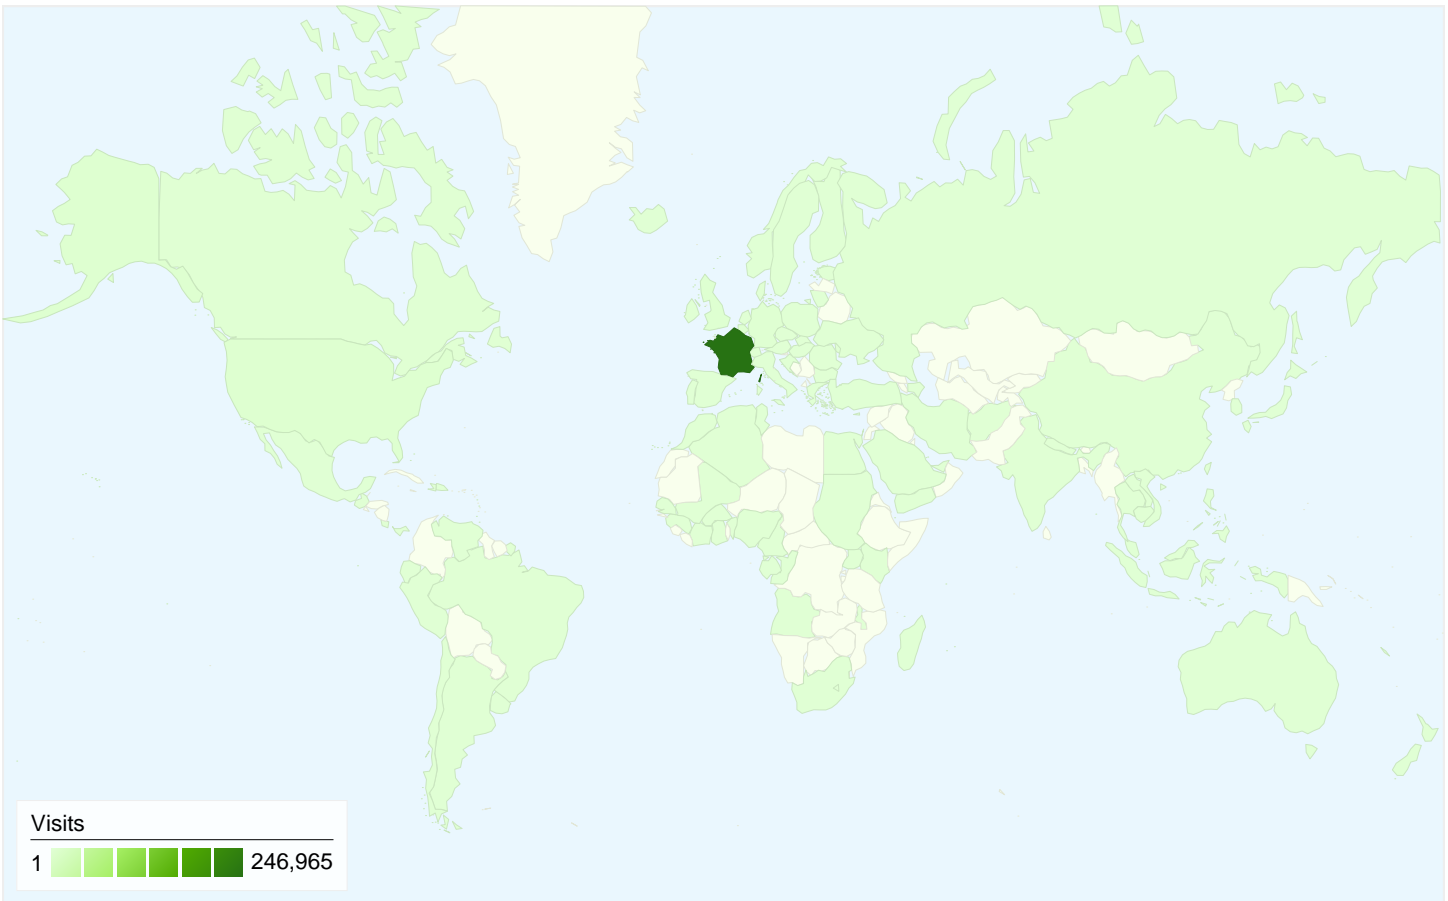

Visitors
80,656

Map Overlay world

Traffic Sources Overview

- **Direct Traffic**
125,588.00 (46.52%)
- **Search Engines**
121,119.00 (44.86%)
- **Referring Sites**
23,257.00 (8.61%)

Content Overview

Pages	Pageviews	% Pageviews
/forum/	216,848	8.19%
/forum/viewforum.php?f=4	105,463	3.99%
/forum/viewforum.php?f=3	95,893	3.62%
/forum/index.php	72,744	2.75%
/forum/search.php?search_id=a	70,301	2.66%

All traffic sources sent a total of 269,964 visits

46.52% Direct Traffic

8.61% Referring Sites

44.86% Search Engines

- **Direct Traffic**
125,588.00 (46.52%)
- **Search Engines**
121,119.00 (44.86%)
- **Referring Sites**
23,257.00 (8.61%)

Visitors completed 409 goal conversions

 **409** conversions, Goal 1: Enregistrement sur le forum

Goal Performance

Goal Conversion Rate

Goal Conversion Rate
0.15%

Total Goal Value

Total Goal Value
\$0.00

269,964 visits came from 118 countries/territories

Site Usage

Visits	Pages/Visit	Avg. Time on Site	% New Visits	Bounce Rate	
269,964 % of Site Total: 100.00%	9.80 Site Avg: 9.80 (0.00%)	00:11:06 Site Avg: 00:11:06 (0.00%)	25.92% Site Avg: 25.79% (0.50%)	19.74% Site Avg: 19.74% (0.00%)	
Country/Territory	Visits	Pages/Visit	Avg. Time on Site	% New Visits	Bounce Rate
France	246,965	9.86	00:11:08	25.92%	19.43%
United States	3,429	8.20	00:09:00	27.76%	29.60%
Belgium	2,799	7.98	00:09:25	28.15%	25.15%
United Kingdom	2,798	9.05	00:09:43	15.90%	18.23%
Switzerland	2,045	11.20	00:12:09	30.22%	19.95%
Germany	1,883	9.04	00:10:31	15.14%	13.17%
Luxembourg	1,401	12.71	00:13:16	14.35%	11.56%
Canada	1,040	5.57	00:05:28	53.75%	42.50%
Italy	641	14.88	00:14:45	13.42%	16.07%
Netherlands	526	7.71	00:09:15	29.85%	21.67%