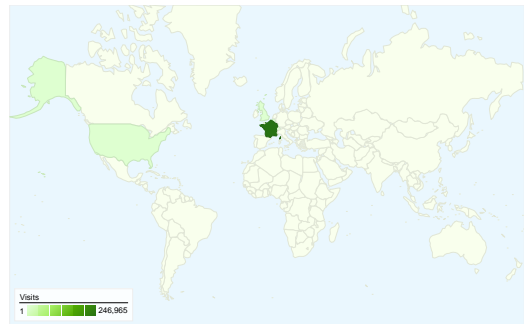

Site Usage

269,964 Visits

19.74% Bounce Rate

2,646,431 Pageviews

00:11:06 Avg. Time on Site

9.80 Pages/Visit

25.79% % New Visits

Visitors Overview

Visitors
80,656

Map Overlay world

Traffic Sources Overview

- **Direct Traffic**
125,588.00 (46.52%)
- **Search Engines**
121,119.00 (44.86%)
- **Referring Sites**
23,257.00 (8.61%)

Content Overview

Pages	Pageviews	% Pageviews
/forum/	216,848	8.19%
/forum/viewforum.php?f=4	105,463	3.99%
/forum/viewforum.php?f=3	95,893	3.62%
/forum/index.php	72,744	2.75%
/forum/search.php?search_id=a	70,301	2.66%

All traffic sources sent a total of 269,964 visits

46.52% Direct Traffic

8.61% Referring Sites

44.86% Search Engines

- **Direct Traffic**
125,588.00 (46.52%)
- **Search Engines**
121,119.00 (44.86%)
- **Referring Sites**
23,257.00 (8.61%)

Site Usage

Visits	Pages/Visit	Avg. Time on Site	% New Visits	Bounce Rate	
269,964 % of Site Total: 100.00%	9.80 Site Avg: 9.80 (0.00%)	00:11:06 Site Avg: 00:11:06 (0.00%)	25.92% Site Avg: 25.79% (0.50%)	19.74% Site Avg: 19.74% (0.00%)	
Country/Territory	Visits	Pages/Visit	Avg. Time on Site	% New Visits	Bounce Rate
France	246,965	9.86	00:11:08	25.92%	19.43%
United States	3,429	8.20	00:09:00	27.76%	29.60%
Belgium	2,799	7.98	00:09:25	28.15%	25.15%
United Kingdom	2,798	9.05	00:09:43	15.90%	18.23%
Switzerland	2,045	11.20	00:12:09	30.22%	19.95%
Germany	1,883	9.04	00:10:31	15.14%	13.17%
Luxembourg	1,401	12.71	00:13:16	14.35%	11.56%
Canada	1,040	5.57	00:05:28	53.75%	42.50%
Italy	641	14.88	00:14:45	13.42%	16.07%
Netherlands	526	7.71	00:09:15	29.85%	21.67%