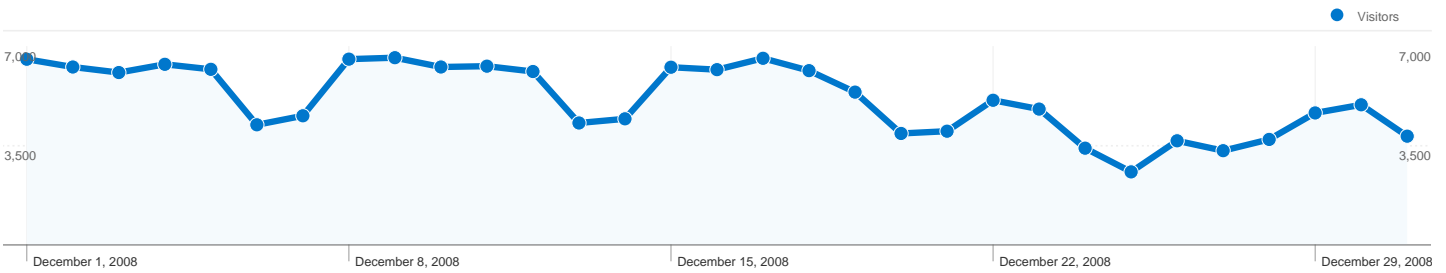

Site Usage

269,964 Visits

19.74% Bounce Rate

2,646,431 Pageviews

00:11:06 Avg. Time on Site

9.80 Pages/Visit

25.79% % New Visits

Visitors Overview

Goals Overview

Goal Conversions
409

80,656 people visited this site

269,964 Visits

80,656 Absolute Unique Visitors

2,646,431 Pageviews

9.80 Average Pageviews

00:11:06 Time on Site

All traffic sources sent a total of 269,964 visits

46.52% Direct Traffic

8.61% Referring Sites

44.86% Search Engines

- **Direct Traffic**
125,588.00 (46.52%)
- **Search Engines**
121,119.00 (44.86%)
- **Referring Sites**
23,257.00 (8.61%)

Pages on this site were viewed a total of 2,646,431 times

2,646,431 Pageviews

1,856,877 Unique Views

19.74% Bounce Rate

Top Content

Pages	Pageviews	% Pageviews
/forum/	216,848	8.19%
/forum/viewforum.php?f=4	105,463	3.99%
/forum/viewforum.php?f=3	95,893	3.62%
/forum/index.php	72,744	2.75%
/forum/search.php?search_id=active_topics	70,301	2.66%