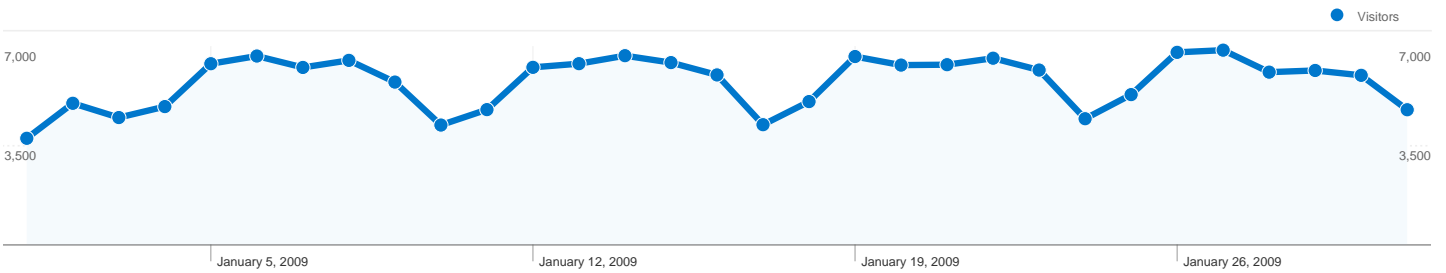

Site Usage

303,545 Visits

20.42% Bounce Rate

3,013,733 Pageviews

00:11:47 Avg. Time on Site

9.93 Pages/Visit

26.53% % New Visits

Visitors Overview

Goals Overview

Goal Conversions
485

91,553 people visited this site

 **303,545** Visits

 **91,553** Absolute Unique Visitors

 **3,013,733** Pageviews

 **9.93** Average Pageviews

 **00:11:47** Time on Site

All traffic sources sent a total of 303,545 visits

-  **47.20%** Direct Traffic
-  **8.24%** Referring Sites
-  **44.56%** Search Engines

- **Direct Traffic**
143,278.00 (47.20%)
- **Search Engines**
135,270.00 (44.56%)
- **Referring Sites**
24,997.00 (8.24%)

Pages on this site were viewed a total of 3,013,733 times

 3,013,733 Pageviews

 2,091,006 Unique Views

 20.42% Bounce Rate

Top Content

Pages	Pageviews	% Pageviews
/forum/	237,184	7.87%
/forum/viewforum.php?f=4	124,279	4.12%
/forum/viewforum.php?f=3	100,614	3.34%
/forum/index.php	98,014	3.25%
/forum/search.php?search_id=active_topics	76,664	2.54%