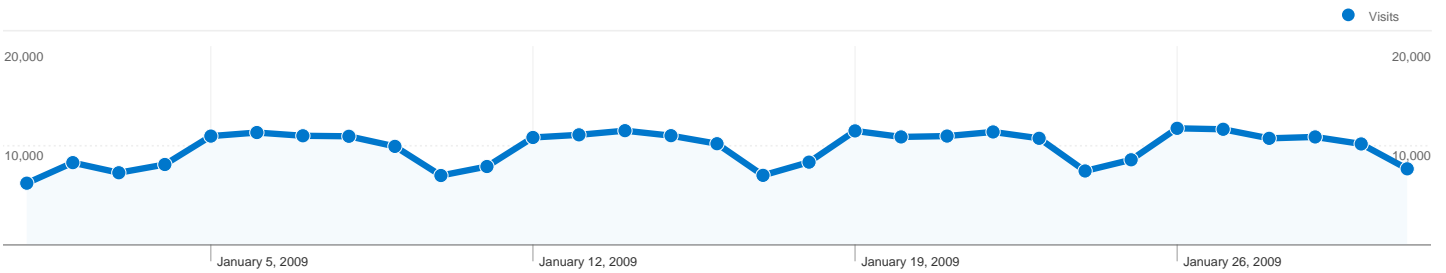

Site Usage

303,545 Visits

20.42% Bounce Rate

3,013,733 Pageviews

00:11:47 Avg. Time on Site

9.93 Pages/Visit

26.53% % New Visits

Visitors Overview

Goals Overview

Goal Conversions
485

91,553 people visited this site

 **303,545** Visits

 **91,553** Absolute Unique Visitors

 **3,013,733** Pageviews

 **9.93** Average Pageviews

 **00:11:47** Time on Site

All traffic sources sent a total of 303,545 visits

-  **47.20%** Direct Traffic
-  **8.24%** Referring Sites
-  **44.56%** Search Engines

- **Direct Traffic**
143,278.00 (47.20%)
- **Search Engines**
135,270.00 (44.56%)
- **Referring Sites**
24,997.00 (8.24%)