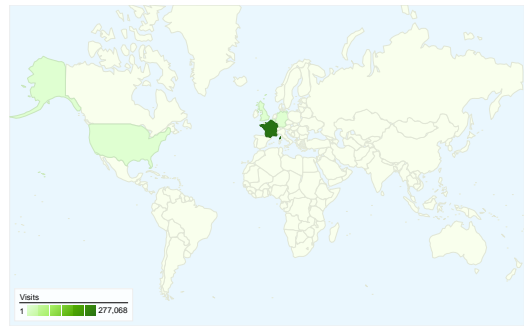

Site Usage

303,545 Visits

20.42% Bounce Rate

3,013,733 Pageviews

00:11:47 Avg. Time on Site

9.93 Pages/Visit

26.53% % New Visits

Visitors Overview

Visitors
91,553

Map Overlay world

Traffic Sources Overview

- **Direct Traffic**
143,278.00 (47.20%)
- **Search Engines**
135,270.00 (44.56%)
- **Referring Sites**
24,997.00 (8.24%)

Content Overview

Pages	Pageviews	% Pageviews
/forum/	237,184	7.87%
/forum/viewforum.php?f=4	124,279	4.12%
/forum/viewforum.php?f=3	100,614	3.34%
/forum/index.php	98,014	3.25%
/forum/search.php?search_id=a	76,664	2.54%

All traffic sources sent a total of 303,545 visits

-  **47.20%** Direct Traffic
-  **8.24%** Referring Sites
-  **44.56%** Search Engines

- **Direct Traffic**
143,278.00 (47.20%)
- **Search Engines**
135,270.00 (44.56%)
- **Referring Sites**
24,997.00 (8.24%)

Site Usage

Visits	Pages/Visit	Avg. Time on Site	% New Visits	Bounce Rate	
303,545 % of Site Total: 100.00%	9.93 Site Avg: 9.93 (0.00%)	00:11:47 Site Avg: 00:11:47 (0.00%)	26.65% Site Avg: 26.53% (0.45%)	20.42% Site Avg: 20.42% (0.00%)	
Country/Territory	Visits	Pages/Visit	Avg. Time on Site	% New Visits	Bounce Rate
France	277,068	10.00	00:11:51	26.54%	20.01%
United Kingdom	3,888	9.16	00:11:35	15.77%	18.34%
Belgium	3,170	8.57	00:10:07	30.00%	27.63%
United States	2,984	6.97	00:08:06	41.66%	38.20%
Germany	2,668	9.57	00:12:56	13.27%	13.38%
Switzerland	2,278	11.57	00:12:22	29.72%	20.94%
Luxembourg	1,724	13.74	00:14:25	13.69%	9.98%
Thailand	1,000	3.03	00:03:53	82.60%	81.10%
Canada	982	6.13	00:05:19	56.21%	42.06%
Italy	848	16.32	00:17:35	12.50%	15.57%