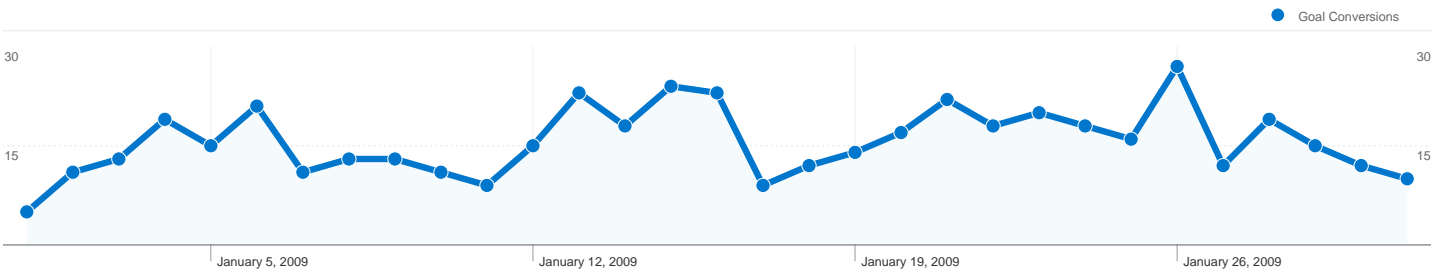

Site Usage

303,545 Visits

20.42% Bounce Rate

3,013,733 Pageviews

00:11:47 Avg. Time on Site

9.93 Pages/Visit

26.53% % New Visits

Visitors Overview

Goals Overview

Goal Conversions
485

91,553 people visited this site

 **303,545** Visits

 **91,553** Absolute Unique Visitors

 **3,013,733** Pageviews

 **9.93** Average Pageviews

 **00:11:47** Time on Site

All traffic sources sent a total of 303,545 visits

-  **47.20%** Direct Traffic
-  **8.24%** Referring Sites
-  **44.56%** Search Engines

- **Direct Traffic**
143,278.00 (47.20%)
- **Search Engines**
135,270.00 (44.56%)
- **Referring Sites**
24,997.00 (8.24%)

Visitors completed 485 goal conversions

 **485** conversions, Goal 1: Enregistrement sur le forum

Goal Performance

Goal Conversion Rate

Goal Conversion Rate
0.16%

Total Goal Value

Total Goal Value
\$0.00

303,545 visits came from 122 countries/territories