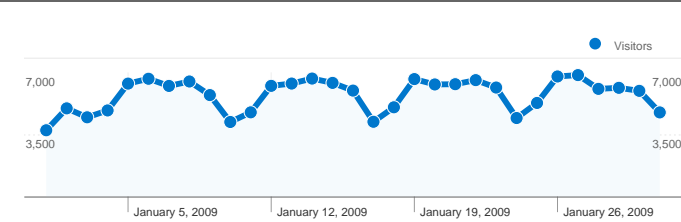

Site Usage

303,545 Visits

20.42% Bounce Rate

3,013,733 Pageviews

00:11:47 Avg. Time on Site

9.93 Pages/Visit

26.53% % New Visits

Visitors Overview

Goals Overview

Goal Conversions
485

91,553 people visited this site

 **303,545** Visits

 **91,553** Absolute Unique Visitors

 **3,013,733** Pageviews

 **9.93** Average Pageviews

 **00:11:47** Time on Site

Site Usage

Visits	Pages/Visit	Avg. Time on Site	% New Visits	Bounce Rate	
303,545 % of Site Total: 100.00%	9.93 Site Avg: 9.93 (0.00%)	00:11:47 Site Avg: 00:11:47 (0.00%)	26.65% Site Avg: 26.53% (0.45%)	20.42% Site Avg: 20.42% (0.00%)	
Country/Territory	Visits	Pages/Visit	Avg. Time on Site	% New Visits	Bounce Rate
France	277,068	10.00	00:11:51	26.54%	20.01%
United Kingdom	3,888	9.16	00:11:35	15.77%	18.34%
Belgium	3,170	8.57	00:10:07	30.00%	27.63%
United States	2,984	6.97	00:08:06	41.66%	38.20%
Germany	2,668	9.57	00:12:56	13.27%	13.38%
Switzerland	2,278	11.57	00:12:22	29.72%	20.94%
Luxembourg	1,724	13.74	00:14:25	13.69%	9.98%
Thailand	1,000	3.03	00:03:53	82.60%	81.10%
Canada	982	6.13	00:05:19	56.21%	42.06%
Italy	848	16.32	00:17:35	12.50%	15.57%

Pages on this site were viewed a total of 3,013,733 times

 3,013,733 Pageviews

 2,091,006 Unique Views

 20.42% Bounce Rate

Top Content

Pages	Pageviews	% Pageviews
/forum/	237,184	7.87%
/forum/viewforum.php?f=4	124,279	4.12%
/forum/viewforum.php?f=3	100,614	3.34%
/forum/index.php	98,014	3.25%
/forum/search.php?search_id=active_topics	76,664	2.54%