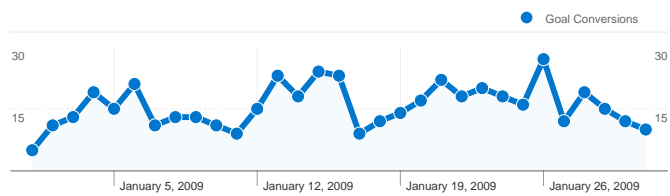

Site Usage

303,545 Visits

20.42% Bounce Rate

3,013,733 Pageviews

00:11:47 Avg. Time on Site

9.93 Pages/Visit

26.53% % New Visits

Visitors Overview

Goals Overview

Goal Conversions
485

91,553 people visited this site

 **303,545** Visits

 **91,553** Absolute Unique Visitors

 **3,013,733** Pageviews

 **9.93** Average Pageviews

 **00:11:47** Time on Site

Site Usage

Visits	Pages/Visit	Avg. Time on Site	% New Visits	Bounce Rate	
303,545 % of Site Total: 100.00%	9.93 Site Avg: 9.93 (0.00%)	00:11:47 Site Avg: 00:11:47 (0.00%)	26.65% Site Avg: 26.53% (0.45%)	20.42% Site Avg: 20.42% (0.00%)	
Country/Territory	Visits	Pages/Visit	Avg. Time on Site	% New Visits	Bounce Rate
France	277,068	10.00	00:11:51	26.54%	20.01%
United Kingdom	3,888	9.16	00:11:35	15.77%	18.34%
Belgium	3,170	8.57	00:10:07	30.00%	27.63%
United States	2,984	6.97	00:08:06	41.66%	38.20%
Germany	2,668	9.57	00:12:56	13.27%	13.38%
Switzerland	2,278	11.57	00:12:22	29.72%	20.94%
Luxembourg	1,724	13.74	00:14:25	13.69%	9.98%
Thailand	1,000	3.03	00:03:53	82.60%	81.10%
Canada	982	6.13	00:05:19	56.21%	42.06%
Italy	848	16.32	00:17:35	12.50%	15.57%

Pages on this site were viewed a total of 3,013,733 times

 3,013,733 Pageviews

 2,091,006 Unique Views

 20.42% Bounce Rate

Top Content

Pages	Pageviews	% Pageviews
/forum/	237,184	7.87%
/forum/viewforum.php?f=4	124,279	4.12%
/forum/viewforum.php?f=3	100,614	3.34%
/forum/index.php	98,014	3.25%
/forum/search.php?search_id=active_topics	76,664	2.54%