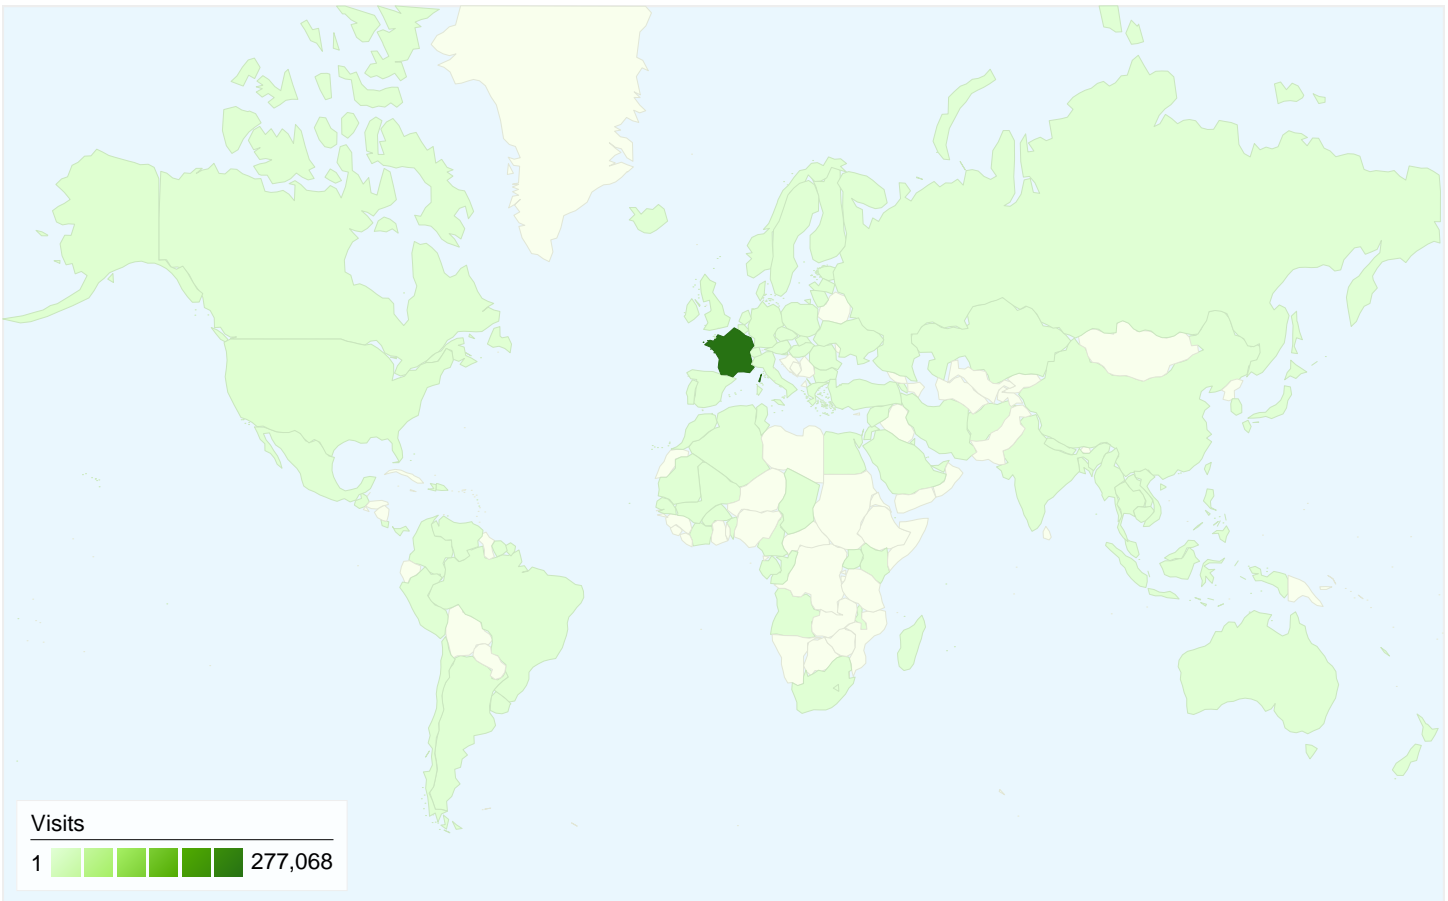

Visitors
91,553

Map Overlay world

Traffic Sources Overview

- **Direct Traffic**
143,278.00 (47.20%)
- **Search Engines**
135,270.00 (44.56%)
- **Referring Sites**
24,997.00 (8.24%)

Content Overview

Pages	Pageviews	% Pageviews
/forum/	237,184	7.87%
/forum/viewforum.php?f=4	124,279	4.12%
/forum/viewforum.php?f=3	100,614	3.34%
/forum/index.php	98,014	3.25%
/forum/search.php?search_id=a	76,664	2.54%

All traffic sources sent a total of 303,545 visits

-  **47.20%** Direct Traffic
-  **8.24%** Referring Sites
-  **44.56%** Search Engines

- **Direct Traffic**
143,278.00 (47.20%)
- **Search Engines**
135,270.00 (44.56%)
- **Referring Sites**
24,997.00 (8.24%)

Visitors completed 485 goal conversions

 **485** conversions, Goal 1: Enregistrement sur le forum

Goal Performance

Goal Conversion Rate

Goal Conversion Rate
0.16%

Total Goal Value

Total Goal Value
\$0.00

303,545 visits came from 122 countries/territories

Site Usage

Visits	Pages/Visit	Avg. Time on Site	% New Visits	Bounce Rate	
303,545 % of Site Total: 100.00%	9.93 Site Avg: 9.93 (0.00%)	00:11:47 Site Avg: 00:11:47 (0.00%)	26.65% Site Avg: 26.53% (0.45%)	20.42% Site Avg: 20.42% (0.00%)	
Country/Territory	Visits	Pages/Visit	Avg. Time on Site	% New Visits	Bounce Rate
France	277,068	10.00	00:11:51	26.54%	20.01%
United Kingdom	3,888	9.16	00:11:35	15.77%	18.34%
Belgium	3,170	8.57	00:10:07	30.00%	27.63%
United States	2,984	6.97	00:08:06	41.66%	38.20%
Germany	2,668	9.57	00:12:56	13.27%	13.38%
Switzerland	2,278	11.57	00:12:22	29.72%	20.94%
Luxembourg	1,724	13.74	00:14:25	13.69%	9.98%
Thailand	1,000	3.03	00:03:53	82.60%	81.10%
Canada	982	6.13	00:05:19	56.21%	42.06%
Italy	848	16.32	00:17:35	12.50%	15.57%