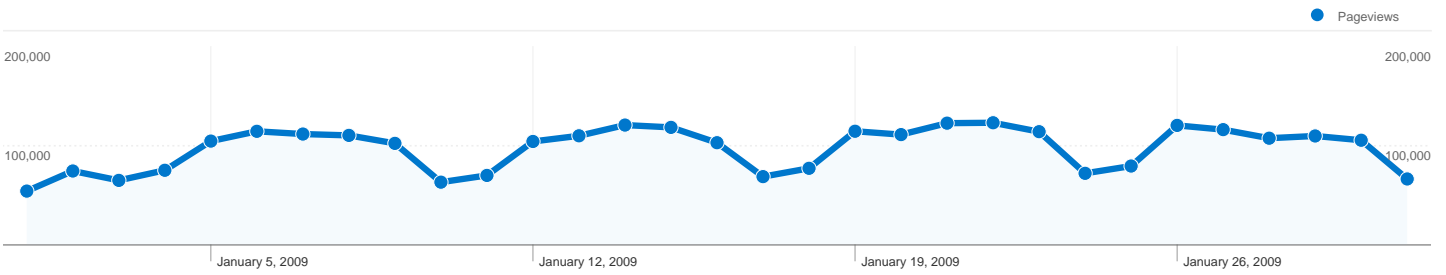

Site Usage

303,545 Visits

20.42% Bounce Rate

3,013,733 Pageviews

00:11:47 Avg. Time on Site

9.93 Pages/Visit

26.53% % New Visits

Visitors Overview

Top Traffic Sources

Sources	Visits	% visits	Keywords	Visits	% visits
(direct) ((none))	143,278	47.20%	bulle immobiliere	31,592	23.35%
google (organic)	127,756	42.09%	bulle immo	18,447	13.64%
yahoo (organic)	4,636	1.53%	bulle immobilière	6,118	4.52%
forum.bulle-immobiliere.org	3,429	1.13%	bulle immobiliere forum	4,909	3.63%
bulle-immobiliere.net (referral)	2,284	0.75%	bulle	2,836	2.10%

Visitors completed 485 goal conversions

 **485** conversions, Goal 1: Enregistrement sur le forum

Goal Performance

Goal Conversion Rate

Goal Conversion Rate
0.16%

Total Goal Value

Total Goal Value
\$0.00

303,545 visits came from 122 countries/territories

Site Usage

Visits	Pages/Visit	Avg. Time on Site	% New Visits	Bounce Rate	
303,545 % of Site Total: 100.00%	9.93 Site Avg: 9.93 (0.00%)	00:11:47 Site Avg: 00:11:47 (0.00%)	26.65% Site Avg: 26.53% (0.45%)	20.42% Site Avg: 20.42% (0.00%)	
Country/Territory	Visits	Pages/Visit	Avg. Time on Site	% New Visits	Bounce Rate
France	277,068	10.00	00:11:51	26.54%	20.01%
United Kingdom	3,888	9.16	00:11:35	15.77%	18.34%
Belgium	3,170	8.57	00:10:07	30.00%	27.63%
United States	2,984	6.97	00:08:06	41.66%	38.20%
Germany	2,668	9.57	00:12:56	13.27%	13.38%
Switzerland	2,278	11.57	00:12:22	29.72%	20.94%
Luxembourg	1,724	13.74	00:14:25	13.69%	9.98%
Thailand	1,000	3.03	00:03:53	82.60%	81.10%
Canada	982	6.13	00:05:19	56.21%	42.06%
Italy	848	16.32	00:17:35	12.50%	15.57%